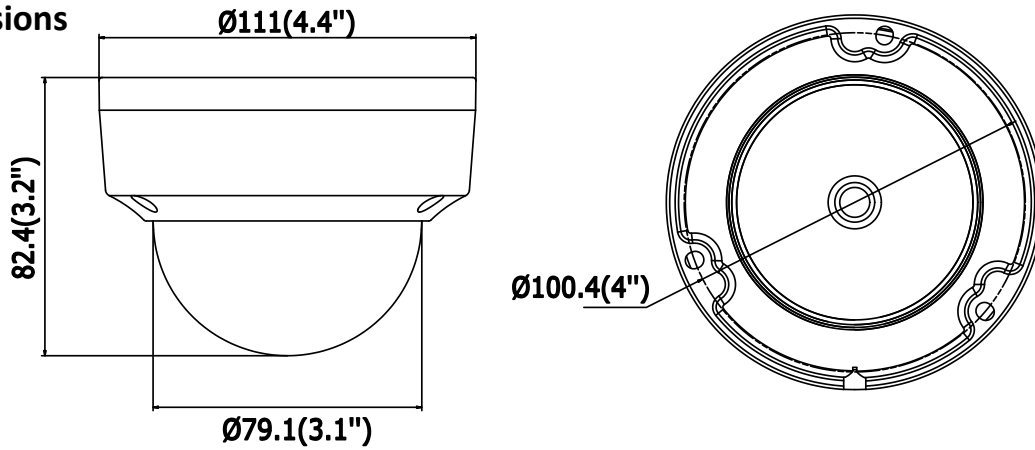

Dimensions

Unit: mm

Accessories

DS-1259ZJ

DS-1272ZJ-110

DS-1272ZJ-110B

DS-1271ZJ-110

DS-1280ZJ-DM18

DS-1276ZJ

DS-1275ZJ

DS-1250ZJ

Distributed by